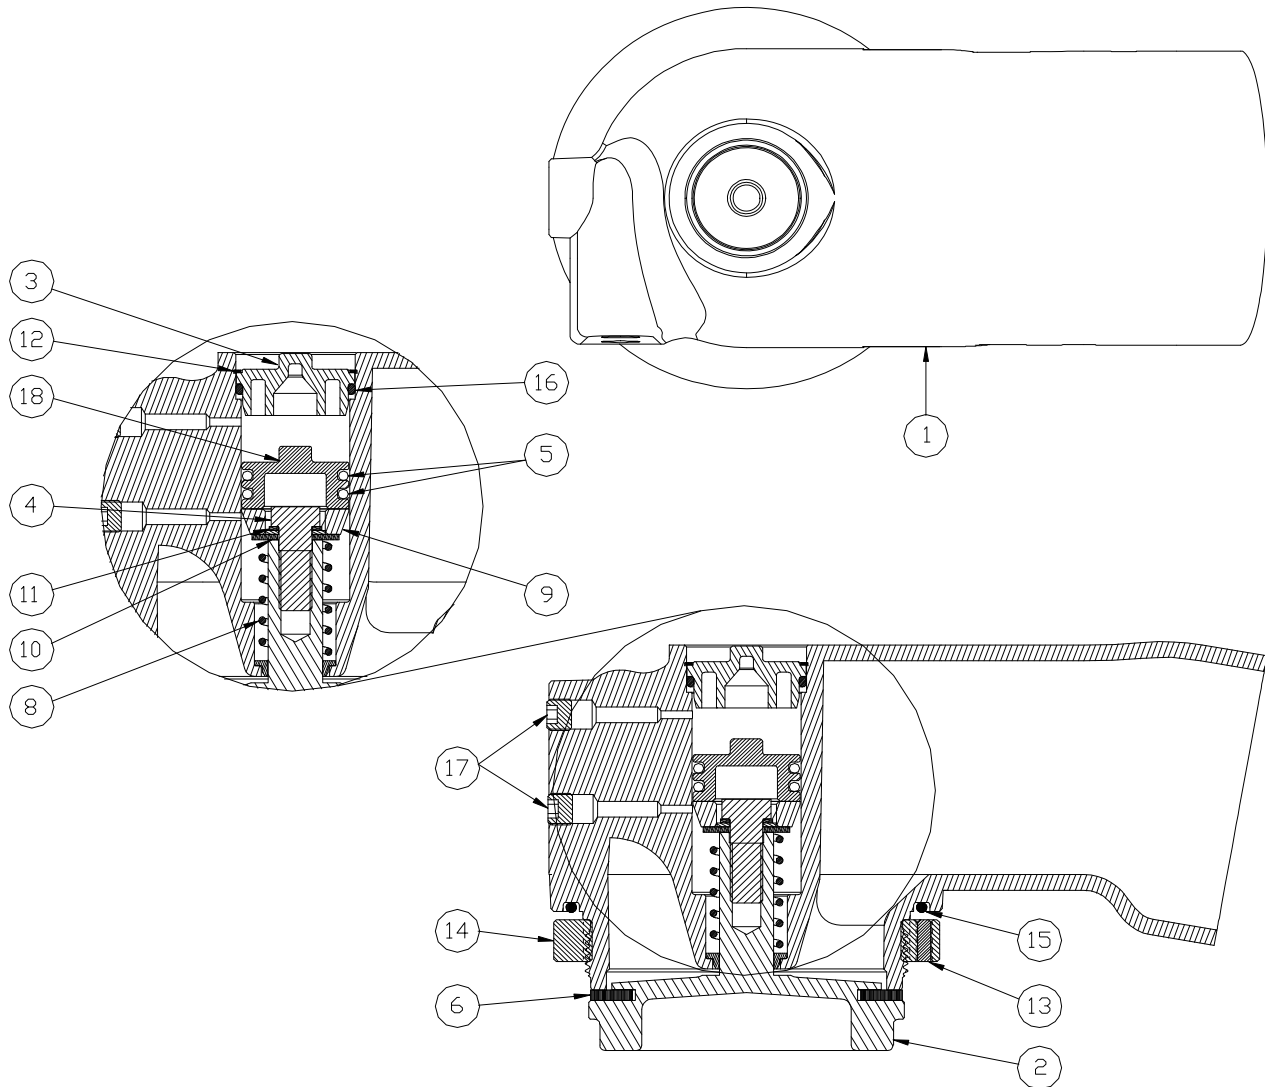

## 1986SV 3" Sequential Vapor Vent

PARTS BREAK DOWN

ITEM	PART NUMBER	DESCRIPTION	QTY.
1	E52162A	MACHINED BODY	1
2	C10045A	MACHINED POPPET	1
3	H20516M <sup>1</sup>	PLUG, DELRIN	1
4	H20070M	SCREW, 3/8-24 X 1 SS	1
5	11776 <sup>1</sup>	O-RING, FLOUROSILICONE	2
6	H20749M <sup>1</sup>	GASKET, VITON	1
7	H52172RP <sup>1</sup>	DISC, ACETAL	1
8	H52179M	SPRING	1
9	H20517M	BEARING, DELRIN	1
10	H05487M	WASHER	1
11	H04467M	LOCK WASHER	1

ITEM	PART NUMBER	DESCRIPTION	QTY.
12	H20066M <sup>1</sup>	RETAINING RING	1
13	H20123M	SET SCREW	1
14	H20083M	LOCKING RING	1
15	H20124M	O-RING, VITON	1
16	H20249M <sup>1</sup>	O-RING, BUNA-N	1
17	H52199M	PLUG, 1/8 NPT	2
18	11772 <sup>1</sup>	PISTON	1