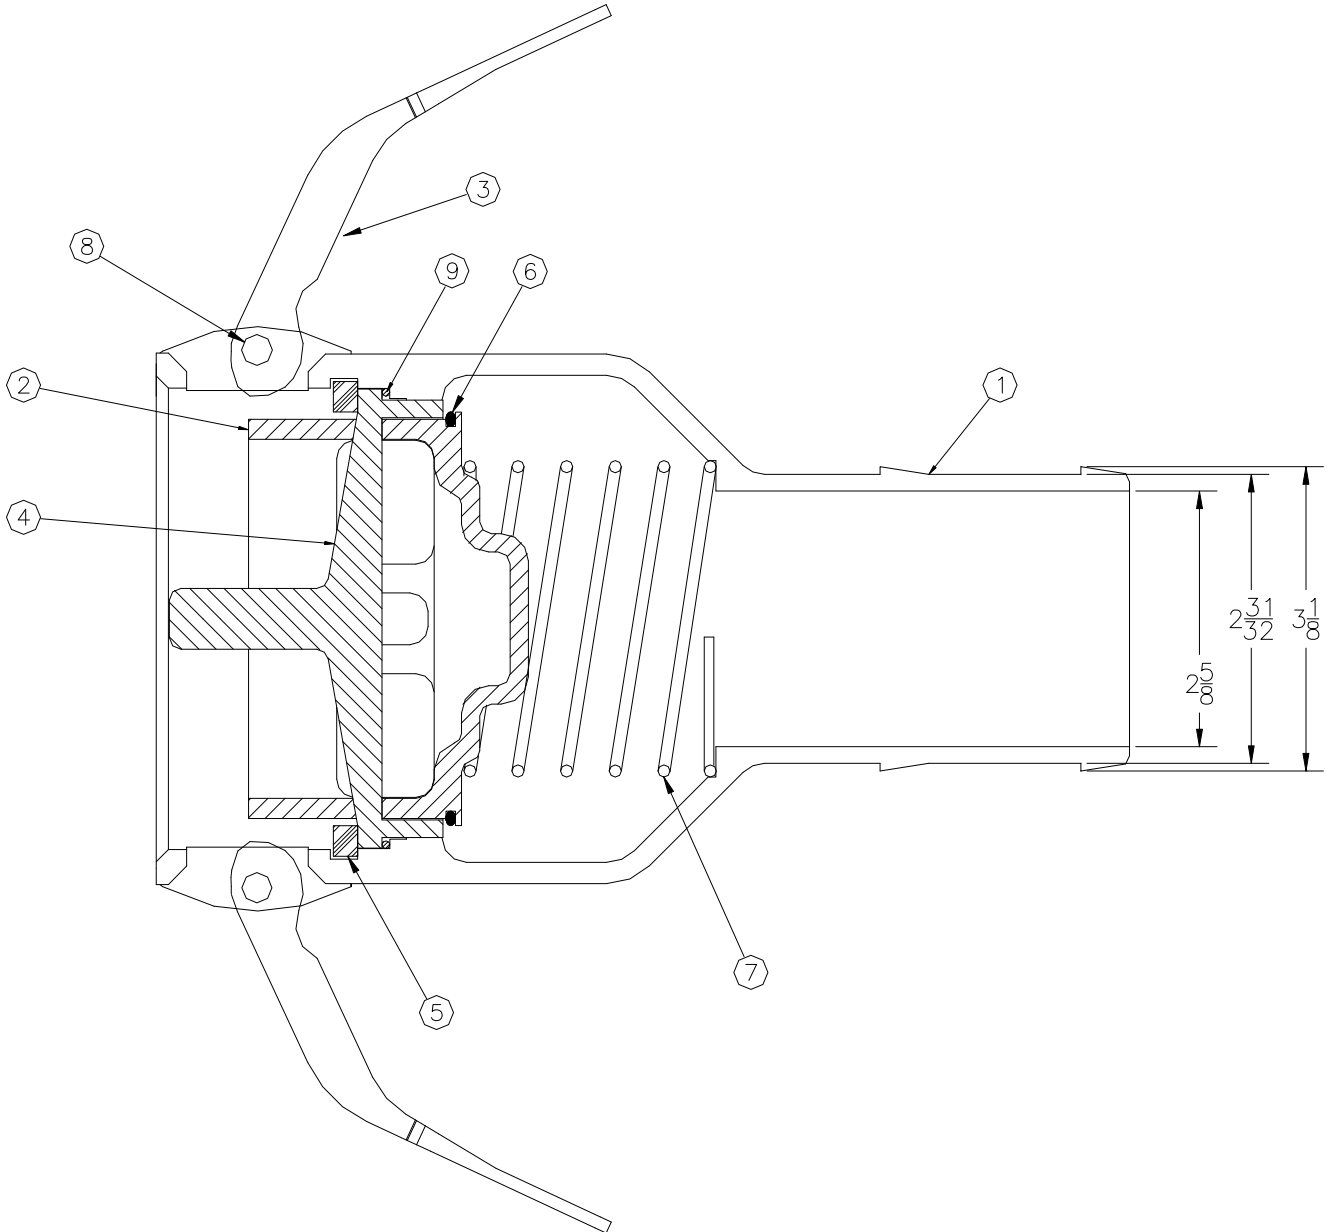

633CPP-4030 4" x 3" Vapor Coupler

PARTS BREAK DOWN

ITEM	PART NUMBER	DESCRIPTION	QTY.
1	D01116A	BODY, MACHINED	1
2	C02844AH	POPPET	1
3	D00272B	PADDLE ARM	2
4	C02843AH	GUIDE RING	1
5	H08945M	GASKET, BUNA-N	1

ITEM	PART NUMBER	DESCRIPTION	QTY.
6	H07408M	O-RING, BUNA-N	1
7	H09110M	SPRING	1
8	H20144M	GROOVE PIN	2
9	4035	O-RING, BUNA-N	1