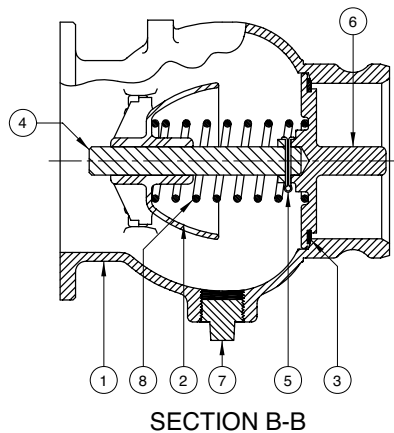

## 633LVH-AL40 Vapor Recovery Adaptor

## 633LVH-1020 Vapor Recovery Adaptor

ITEM	PART NUMBER	DESCRIPTION	QTY.
1	E10000A	BODY	1
2	C02779M	SUPPORT BELL (DELTRIN)	1
3	H20750M	SEAT RING (VITON) <sup>1</sup>	1
4	H08841RA	STEM <sup>1</sup>	1
5	H09193M	COTTER PIN <sup>1</sup>	1
6	C51410A	POPPET <sup>1</sup>	1
7	H07365M	PIPE PLUG	1
8	H20007M	SPRING	1
9	H20010M	GASKET (BUNA)	2

ITEM	PART NUMBER	DESCRIPTION	QTY.
10	H20583M	SIGHT GLASS	2
11	H04135M	RETAINING PLATE	2
12	H52471M	HEX SCREW	6
13	101-0002	AIR INTERLOCK VALVE ASSY.	1

REPAIR KITS		
PART NUMBER	DESCRIPTION	QTY.
H20009	POPPET SUB-ASSEMBLY	N/A