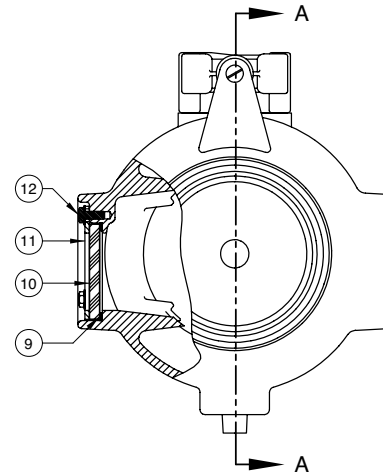

## 633LVH-AL40 Vapor Recovery Adaptor

## 633LVH-1020 Vapor Recovery Adaptor

ITEM	PART NUMBER	DESCRIPTION	QTY.
1	E10000A	BODY	1
2	C02779M	SUPPORT BELL (DELTRIN)	1
3	H20750M	SEAT RING (VITON) <sup>1</sup>	1
4	H08841RA	STEM <sup>1</sup>	1
5	H09193M	COTTER PIN <sup>1</sup>	1
6	C51410A	POPPET <sup>1</sup>	1
7	H07365M	PIPE PLUG	1
8	H20007M	SPRING	1
9	H20010M	GASKET (BUNA)	2

ITEM	PART NUMBER	DESCRIPTION	QTY.
10	H20583M	SIGHT GLASS	2
11	H04135M	RETAINING PLATE	2
12	H52471M	HEX SCREW	6
13	101-0002	AIR INTERLOCK VALVE ASSY.	1

REPAIR KITS		
PART NUMBER	DESCRIPTION	QTY.
H20009	POPPET SUB-ASSEMBLY	N/A