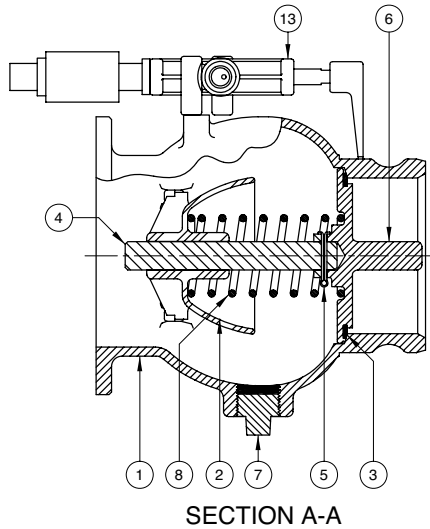

## 633LVH-AL40 Vapor Recovery Adaptor

## 633LVH-1020 Vapor Recovery Adaptor

ITEM	PART NUMBER	DESCRIPTION	QTY.
1	E10000A	BODY	1
2	C02779M	SUPPORT BELL (DELTRIN)	1
3	H20750M	SEAT RING (VITON) <sup>1</sup>	1
4	H08841RA	STEM <sup>1</sup>	1
5	H09193M	COTTER PIN <sup>1</sup>	1
6	C51410A	POPPET <sup>1</sup>	1
7	H07365M	PIPE PLUG	1
8	H20007M	SPRING	1
9	H20010M	GASKET (BUNA)	2

ITEM	PART NUMBER	DESCRIPTION	QTY.
10	H20583M	SIGHT GLASS	2
11	H04135M	RETAINING PLATE	2
12	H52471M	HEX SCREW	6
13	101-0002	AIR INTERLOCK VALVE ASSY.	1

REPAIR KITS		
PART NUMBER	DESCRIPTION	QTY.
H20009	POPPET SUB-ASSEMBLY	N/A