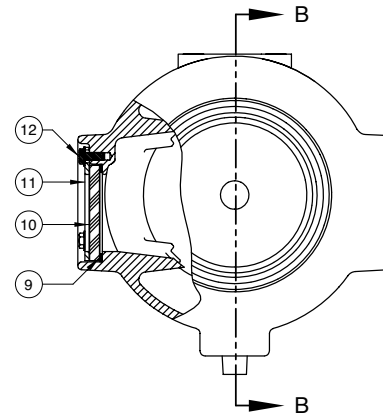

## 633LVH-AL40 Vapor Recovery Adaptor

## 633LVH-1020 Vapor Recovery Adaptor

ITEM	PART NUMBER	DESCRIPTION	QTY.
1	E10000A	BODY	1
2	C02779M	SUPPORT BELL (DELTRIN)	1
3	H20750M	SEAT RING (VITON) <sup>1</sup>	1
4	H08841RA	STEM <sup>1</sup>	1
5	H09193M	COTTER PIN <sup>1</sup>	1
6	C51410A	POPPET <sup>1</sup>	1
7	H07365M	PIPE PLUG	1
8	H20007M	SPRING	1
9	H20010M	GASKET (BUNA)	2

ITEM	PART NUMBER	DESCRIPTION	QTY.
10	H20583M	SIGHT GLASS	2
11	H04135M	RETAINING PLATE	2
12	H52471M	HEX SCREW	6
13	101-0002	AIR INTERLOCK VALVE ASSY.	1

REPAIR KITS		
PART NUMBER	DESCRIPTION	QTY.
H20009	POPPET SUB-ASSEMBLY	N/A