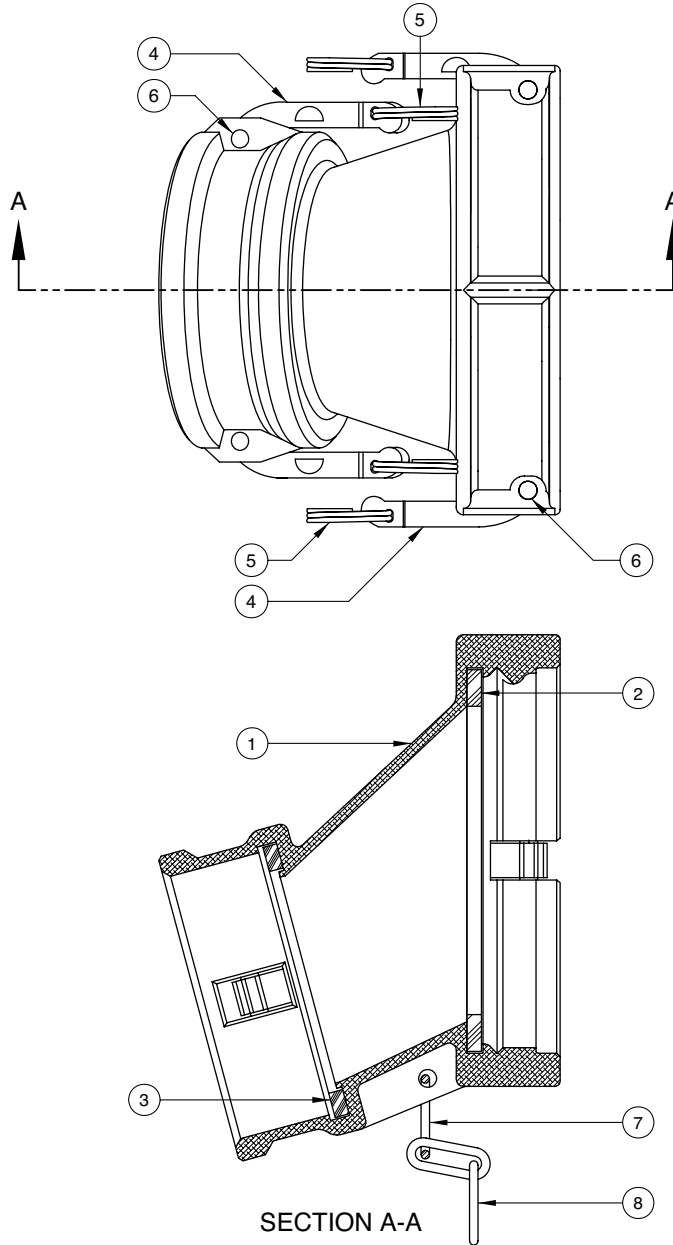

871B-AL40 4" Gravity Coupler

Replacement Parts

Rev. 0, January 2003

ITEM	PART NUMBER	DESCRIPTION	QTY.
1	E00222A	BODY	1
2	H08347M	GASKET (BUNA)	1
3	H20547M	GASKET (BUNA)	1
4	D10184M	KAM ARM	4

ITEM	PART NUMBER	DESCRIPTION	QTY.
5	H20550M	FINGER RING	4
6	H20144M	GROOVE PIN	4
7	H08328M	CONNECTOR RING	1
8	H20325M	CHAIN	1