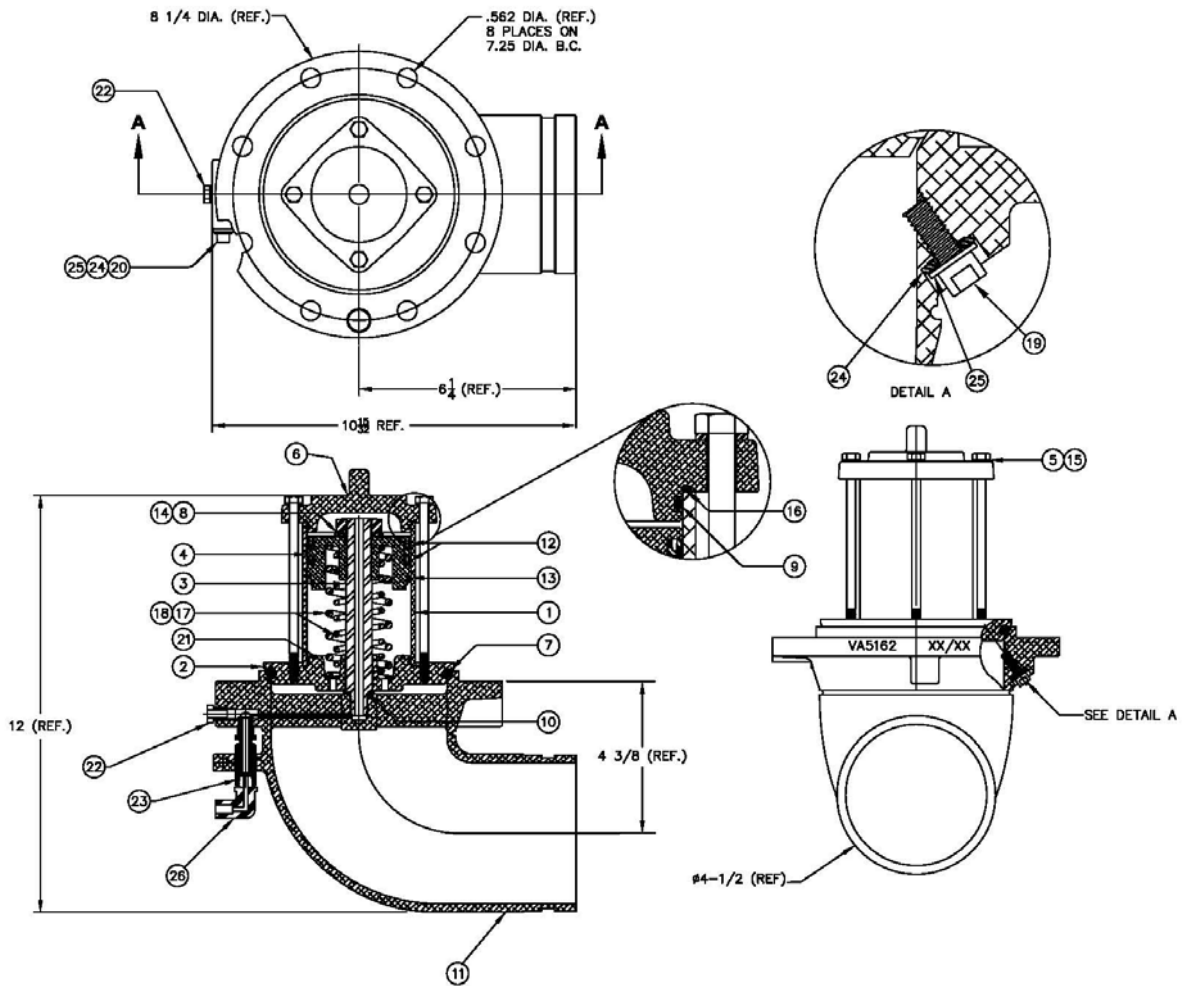

## VA5162 5" X 4" Emergency Valve

PARTS BREAK DOWN

ITEM	PART NUMBER	DESCRIPTION	QTY.
1	6950	CYLINDER BODY	1
2	6951	CYLINDER DISK	1
3	6953	STEM	1
4	6954	PISTON	1
5	6956	HEX CAP SCREW	4
6	6957	CAP	1
7	6959 <sup>1</sup>	O-RING, TEF-O-SIL	1
8	6960 <sup>1</sup>	SEAL WASHER	1
9	6961 <sup>1</sup>	O-RING, BUNA-N	2
10	6962 <sup>1</sup>	SEAL WASHER	1
11	11018	MACHINED BODY	1
12	5865 <sup>1</sup>	U-CUP SEAL	2
13	6966 <sup>1</sup>	U-CUP SEAL	1
14	5687	HEX JAM NUT	1

15	H50086M	LOCK WASHER	4
16	6964 <sup>1</sup>	O-RING, VITON	2
17	6233	SPRING (INNER)	1
18	6234	SPRING (OUTER)	1
19	9163	SCREW	1
20	6967	SCREW	1
21	6969 <sup>1</sup>	O-RING, VITON	1
22	5047	FUSIBLE PLUG	1
23	11000	SHEAR SCREW	1
24	10344	SEAL WASHER	2
25	H20312M	WASHER	2
26	9489	ELBOW AIR FITTING	1
REPAIR KIT			
10002		CYLINDER REPAIR KIT	