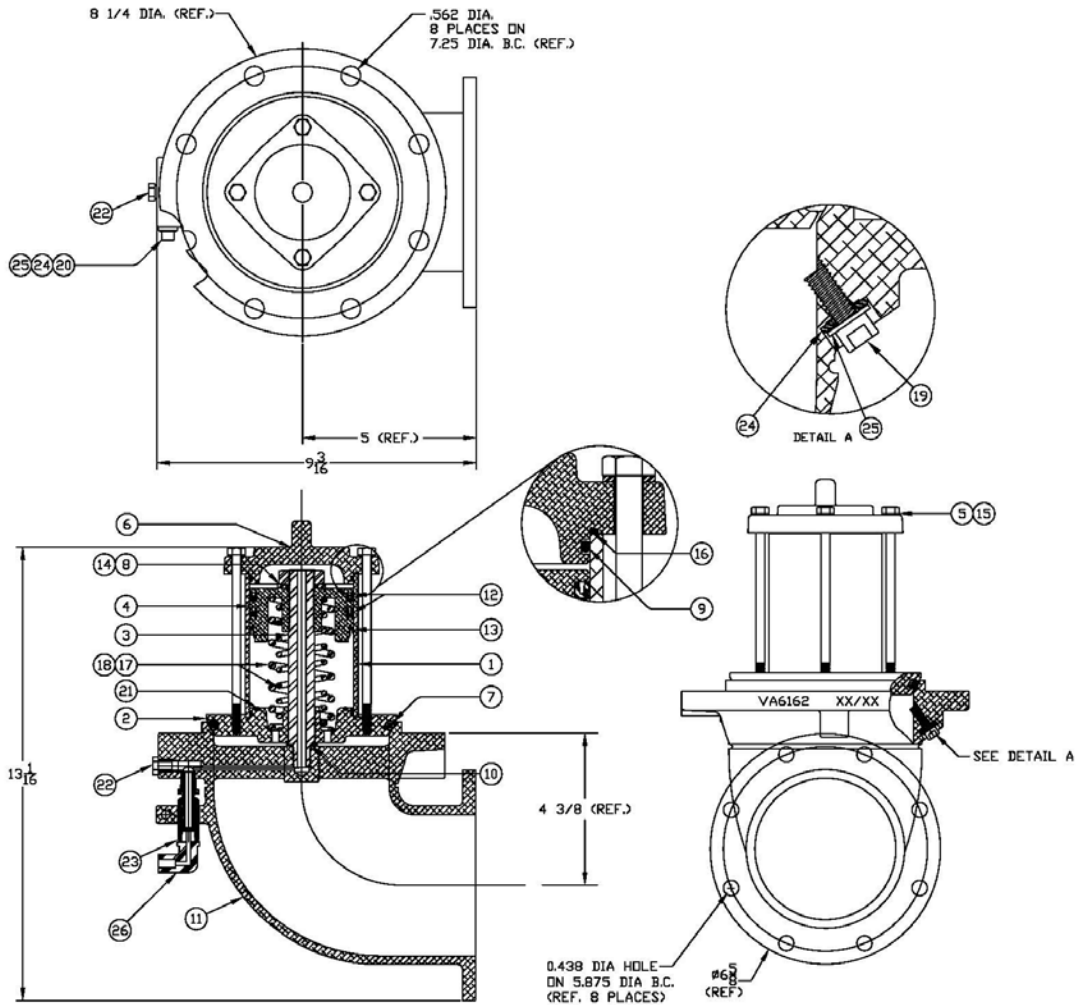

VA6162 5" X 4" Emergency Valve

ITEM	PART NUMBER	DESCRIPTION	QTY.
1	6950	CYLINDER BODY	1
2	6951	CYLINDER DISK	1
3	6953	STEM	1
4	6954	PISTON	1
5	6956	HEX CAP SCREW	4
6	6957	CAP	1
7	6959 ¹	O-RING, TEF-O-SIL	1
8	6960 ¹	SEAL WASHER	1
9	6961 ¹	O-RING, BUNA-N	2
10	6962 ¹	SEAL WASHER	1
11	11035	MACHINED BODY	1
12	5865 ¹	U-CUP SEAL	2
13	6966 ¹	U-CUP SEAL	1
14	5687	HEX JAM NUT	1

ITEM	PART NUMBER	DESCRIPTION	QTY.
15	H50086M	LOCK WASHER	4
16	6964 ¹	O-RING, VITON	2
17	6233	SPRING (INNER)	1
18	6234	SPRING (OUTER)	1
19	6965	SEAL SCREW	1
20	6967	SCREW	1
21	6969 ¹	O-RING, VITON	1
22	5047	FUSIBLE PLUG	1
23	11000	SHEAR SCREW	1
24	10344	SEAL WASHER	2
25	H20312M	WASHER	2
26	9489	ELBOW AIR FITTING	1
REPAIR KIT			
	10002	CYLINDER REPAIR KIT	