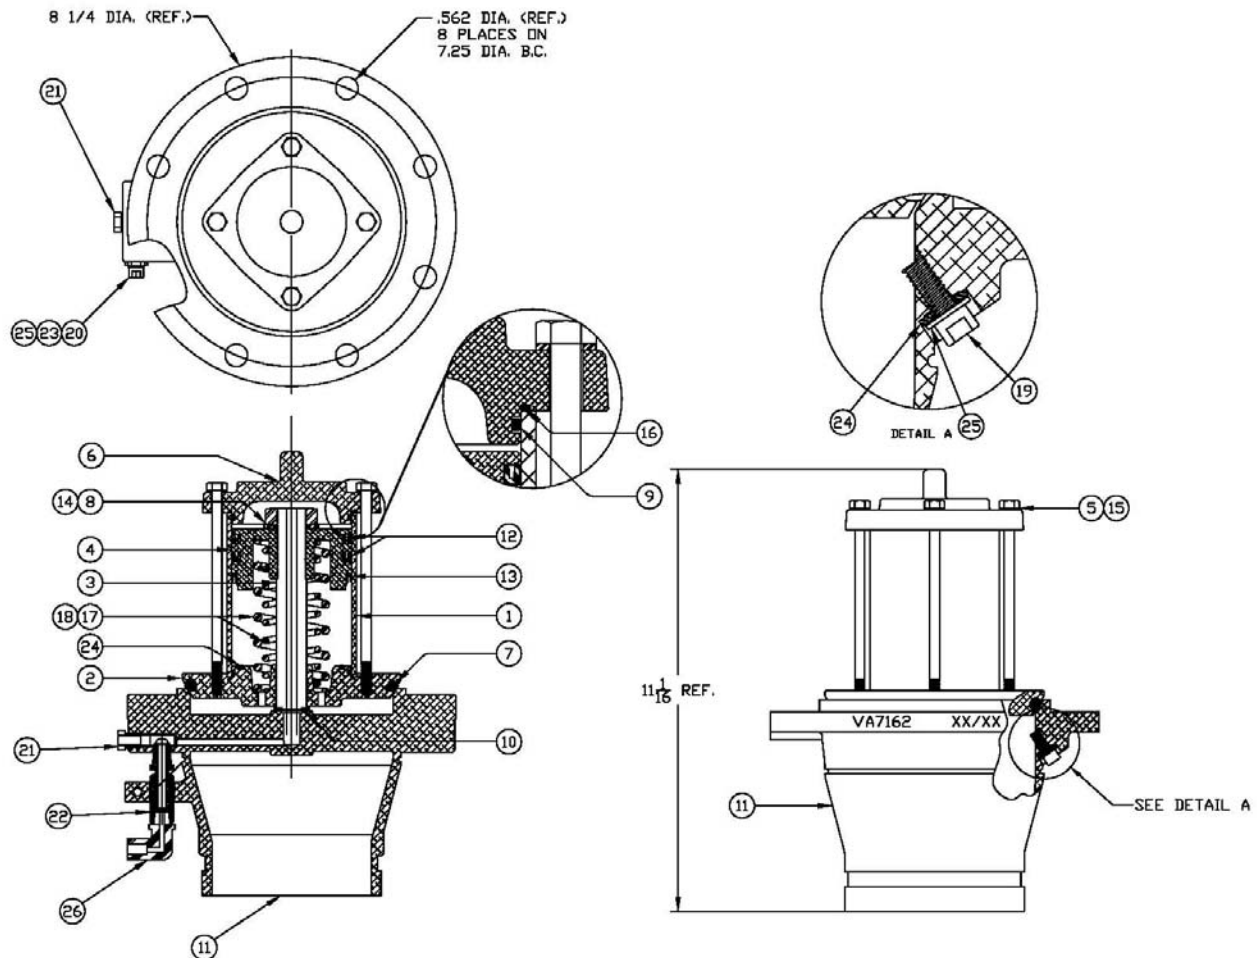

## VA7162 5" X 4" Emergency Valve

ITEM	PART NUMBER	DESCRIPTION	QTY.
1	6950	CYLINDER BODY	1
2	6951	CYLINDER DISK	1
3	6953	STEM	1
4	6954	PISTON	1
5	6956	HEX CAP SCREW	4
6	6957	CAP	1
7	6959 <sup>1</sup>	O-RING, TEF-O-SIL	1
8	6960 <sup>1</sup>	SEAL WASHER	1
9	6961 <sup>1</sup>	O-RING, BUNA-N	2
10	6962 <sup>1</sup>	SEAL WASHER	1
11	11033	MACHINED BODY	1
12	5865 <sup>1</sup>	U-CUP SEAL	2
13	6966 <sup>1</sup>	U-CUP SEAL	1
14	5687	HEX JAM NUT	1

ITEM	PART NUMBER	DESCRIPTION	QTY.
15	H50086M	LOCK WASHER	4
16	6964 <sup>1</sup>	O-RING, VITON	2
17	6233	SPRING (INNER)	1
18	6234	SPRING (OUTER)	1
19	9163	SCREW	1
20	6967	SCREW	1
21	5047	FUSIBLE PLUG	1
22	11000	SHEAR SCREW	1
23	10344	WASHER	2
24	6969 <sup>1</sup>	O-RING, VITON	1
25	H20312M	WASHER	2
26	9489	ELBOW AIR FITTING	1
REPAIR KIT			
10002		CYLINDER REPAIR KIT	