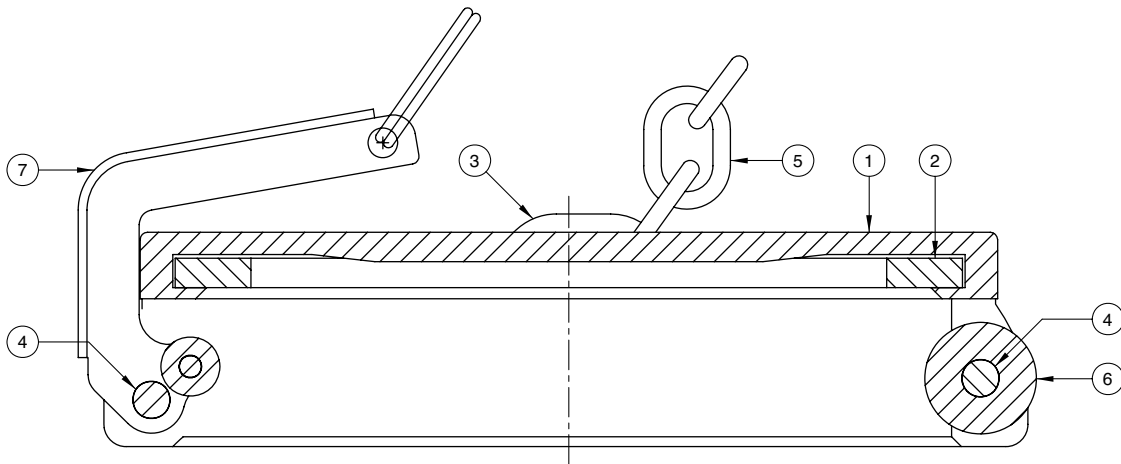

873 4" Dust Cap (aluminum)

Replacement Parts

Rev. 0, January 2003

ITEM	PART NUMBER	DESCRIPTION	QTY.
1	SC02614A	CAP (ALUMINUM)	1
2	H08347M	GASKET (BUNA)	1
3	H08328M	CONNECTOR RING	1
4	H20144M	GROOVE PIN	2

ITEM	PART NUMBER	DESCRIPTION	QTY.
5	H20325M	CHAIN	1
6	D10184M	CAM ARM	2
7	H20550M	FINGER RING	2

874 4" Dust Cap (duratuff)

ITEM	PART NUMBER	DESCRIPTION	QTY.
1	D10061P	CAP (DURATUFF)	1
2	H08347M	GASKET (BUNA)	1
3	H08328M	CONNECTOR RING	1
4	H20144M	GROOVE PIN	2

ITEM	PART NUMBER	DESCRIPTION	QTY.
5	H20325M	CHAIN	1
6	H20377M	ROLLER	1
7	H20378	CAM ARM ASSEMBLY	1