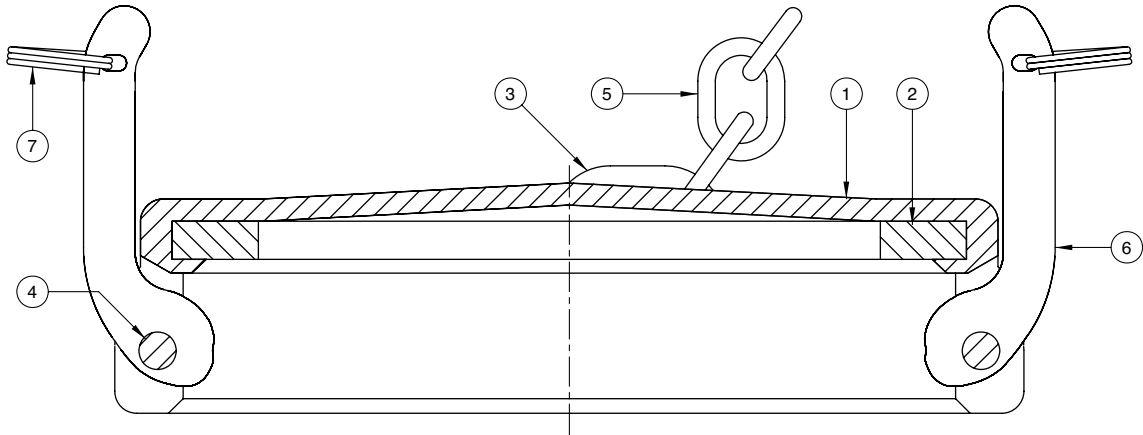

873 4" Dust Cap (aluminum)

Replacement Parts

Rev. 0, January 2003

ITEM	PART NUMBER	DESCRIPTION	QTY.
1	SC02614A	CAP (ALUMINUM)	1
2	H08347M	GASKET (BUNA)	1
3	H08328M	CONNECTOR RING	1
4	H20144M	GROOVE PIN	2

ITEM	PART NUMBER	DESCRIPTION	QTY.
5	H20325M	CHAIN	1
6	D10184M	CAM ARM	2
7	H20550M	FINGER RING	2

874 4" Dust Cap (duratuff)

ITEM	PART NUMBER	DESCRIPTION	QTY.
1	D10061P	CAP (DURATUFF)	1
2	H08347M	GASKET (BUNA)	1
3	H08328M	CONNECTOR RING	1
4	H20144M	GROOVE PIN	2

ITEM	PART NUMBER	DESCRIPTION	QTY.
5	H20325M	CHAIN	1
6	H20377M	ROLLER	1
7	H20378	CAM ARM ASSEMBLY	1