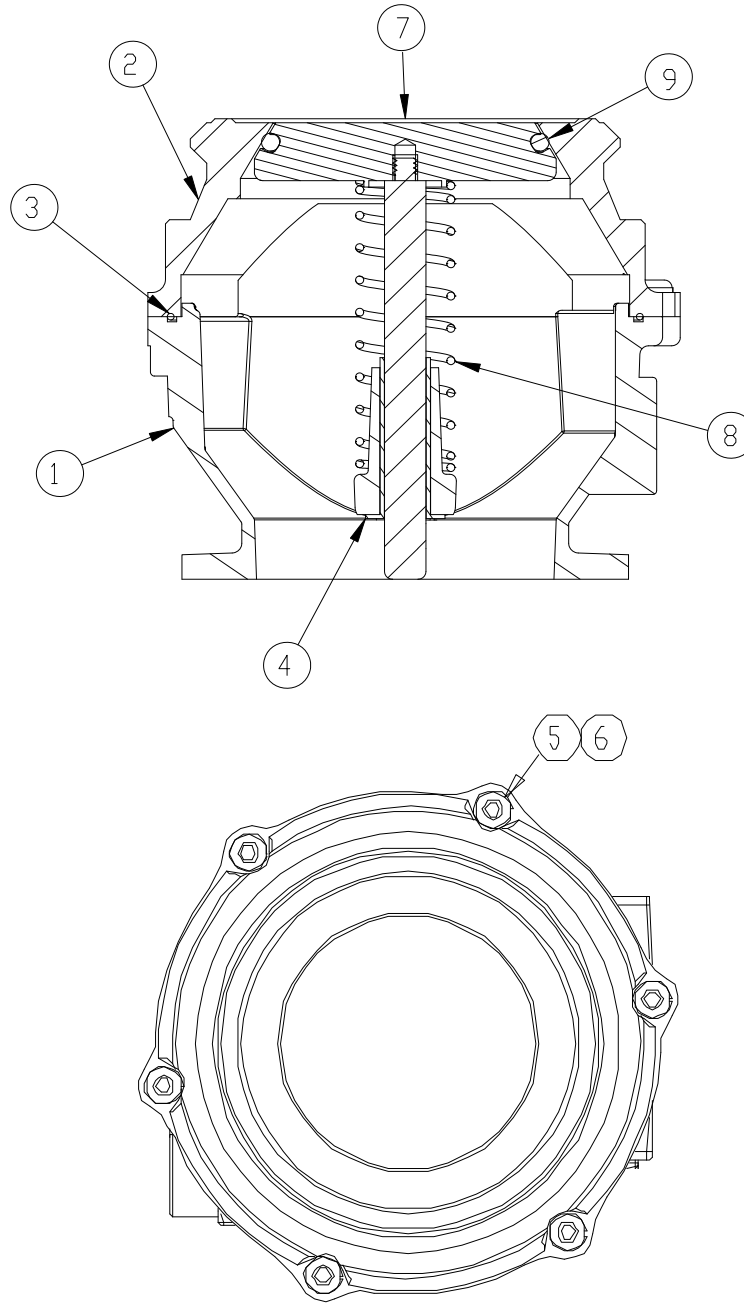

891N Bottom Loading Adaptor

PARTS BREAK DOWN

ITEM	PART NUMBER	DESCRIPTION	QTY.
1	11748	BODY, MACHINED	1
2	11550	ADAPTOR FACE	1
3	11537	O-RING	1
4	11665	BEARING	1
5	10806M	LOCK WASHER	6

ITEM	PART NUMBER	DESCRIPTION	QTY.
6	11534	SCREW	6
7	11580	POPPET	1
8	11664	SPRING	1
9	H20058M	POPPET O-RING	1