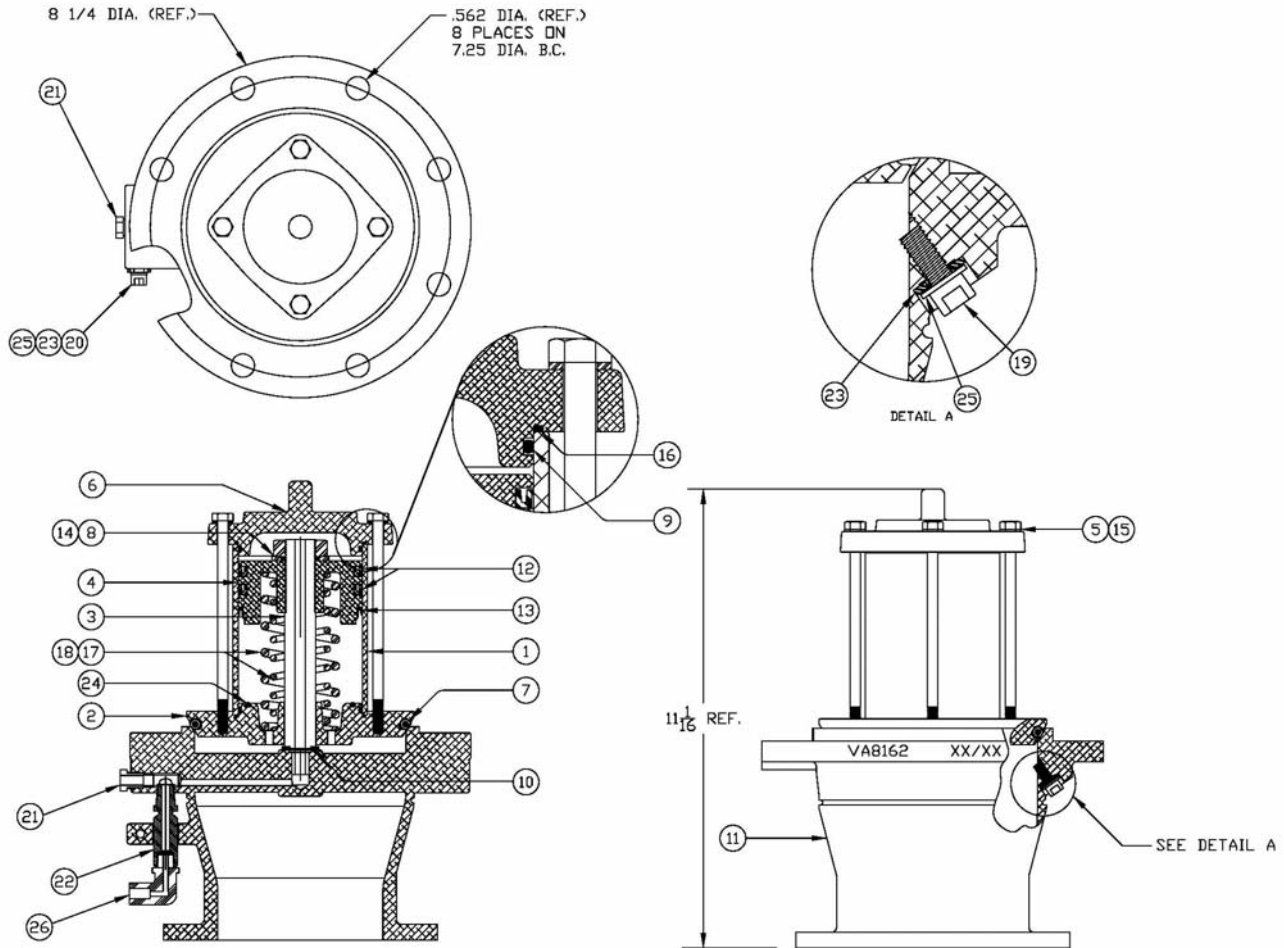

VA8162 5" X 4" Emergency Valve

ITEM	PART NUMBER	DESCRIPTION	QTY.
1	6950	CYLINDER BODY	1
2	6951	CYLINDER DISK	1
3	6953	STEM	1
4	6954	PISTON	1
5	6956	HEX CAP SCREW	4
6	6957	CAP	1
7	6959 ¹	O-RING, TEF-O-SIL	1
8	6960 ¹	SEAL WASHER	1
9	6961 ¹	O-RING, BUNA-N	2
10	6962 ¹	SEAL WASHER	1
11	11031	MACHINED BODY	1
12	5865 ¹	U-CUP SEAL	2
13	6966 ¹	U-CUP SEAL	1
14	5687	HEX JAM NUT	1

ITEM	PART NUMBER	DESCRIPTION	QTY.
15	H50086M	LOCK WASHER	4
16	6964 ¹	O-RING, VITON	2
17	6233	SPRING (INNER)	1
18	6234	SPRING (OUTER)	1
19	9163	SEAL SCREW	1
20	6967	SCREW	1
21	5047	FUSIBLE PLUG	1
22	11000	SHEAR SCREW	1
23	10344	SEAL WASHER	2
24	6969 ¹	O-RING, VITON	1
25	7031	WASHER	2
26	9489	ELBOW AIR FITTING	1
REPAIR KIT			
	10002	CYLINDER REPAIR KIT	